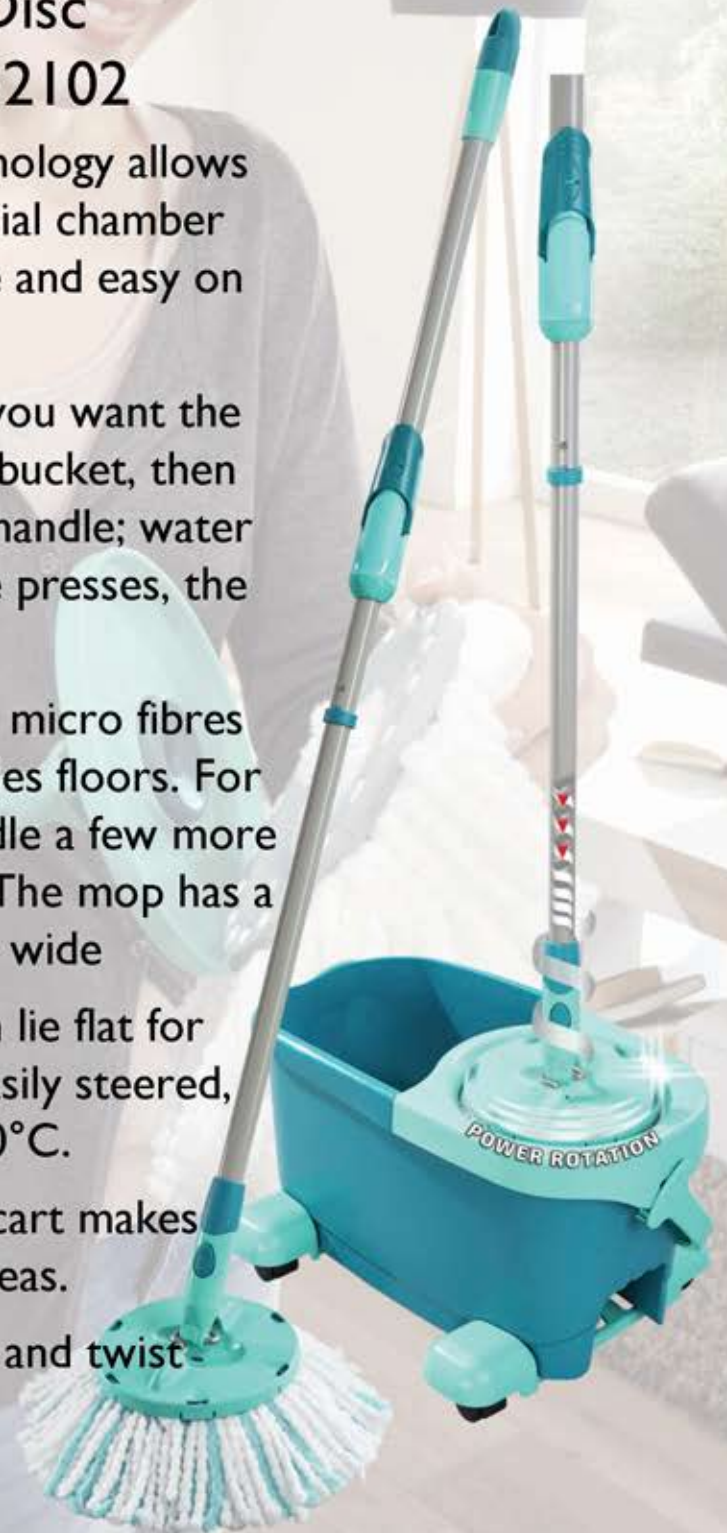

Leifheit Clean Twist Disc Mop Ergo Mobile Set S252102

Easy to wring: In handle spin technology allows the mop head to spin in the special chamber making "wringing" the mop simple and easy on your back.

How damp?: Choose how moist you want the mop to be: Rinse the mop in the bucket, then spin the mop by just pressing the handle; water and dirt are "spun" out. The more presses, the dryer it becomes.

Micro fibre mop head: The mixed micro fibres make this mop ideal for cleaning tiles floors. For water sensitive floors, give the handle a few more presses and the mop is less moist. The mop has a cleaning width up to 33cm wide

360° Handle joint: The mop can lie flat for cleaning under furniture and is easily steered,
Mop head washable at 60°C.

No Carrying: Wheeled trolley cart makes
light of cleaning larger areas.

Complete Set: 20 litre bucket, and twist-
wringer,

3 year guarantee.