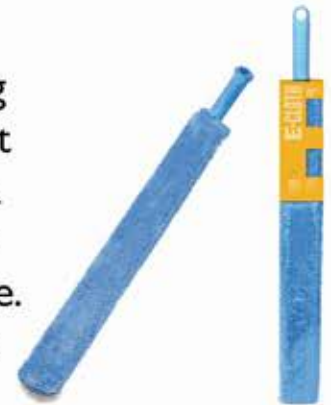

- ELLEN D.

“Hands down, this is the best microfiber mop! It makes so mopping fast. My floors are clean and streak-free. It almost makes me enjoy mopping :-)”

- ERICA S.

E-Cloth Cleaning & Dusting Wand Sleeve S3614

Its fibres are perfect for cleaning dirt and grime from hard to reach areas, such as behind radiators, under large appliances and tops of cupboards.

E-Cloth Cleaning & Dusting Wand Sleeve S3505

The E-Cloth Cleaning & Dusting Wand is lightweight and flexible, with a versatile flat 60cm long cleaning surface. Makes light work of the tops of cupboards and wooden beams.